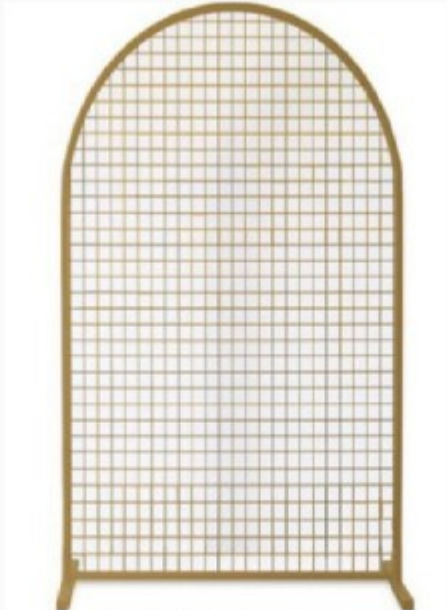

Pink Velvet Wall 2m

Blue Velvet Wall 2m

Michelle White Arch 1.5w x 2.2h

Outer White Arch 1.5w x 2.2h

Medium Acrylic White Arch 1w x 2h

Small Acrylic White Arch .8w x 1.8h

Backdrops

Scalloped Edge + lilac mini

Scalloped Edge + Pink Medium

Boxed Arch

Black Acrylic Arch

Small Nude Arch

Breadcrumb Laser Cut rainbow

Backdrops

Black Mesh Arch

Gold Mesh Arch

White Mesh Arch

LEVEL UP

Give Your Event The WOW Factor by Combining a few Back Drops to create your desired look!

Just For Kids

Cocomelon Friends 2m

Cocomelon Birthday 2m

Tik Tok 2m

Kids Americana Chairs & Tables