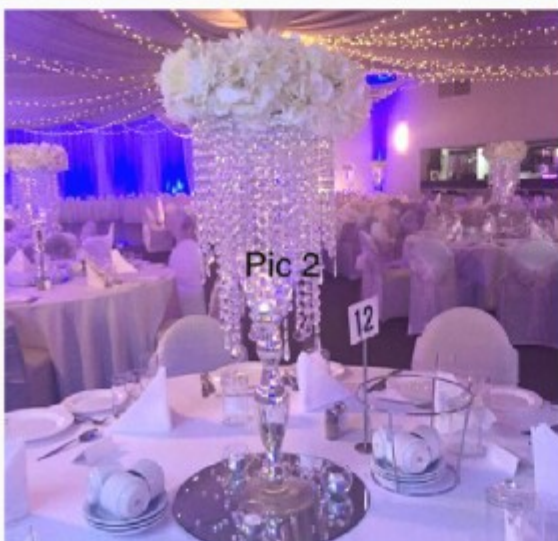

Gold Stand with or without floral

Beaded Ball

5 Pin Beaded

Centerpieces

Silver/Gold vase with candle

Gold/Silver vase with floral ball

Gold/Silver Vase with crystal drop

Our stemmed vase - available in both Silver and gold