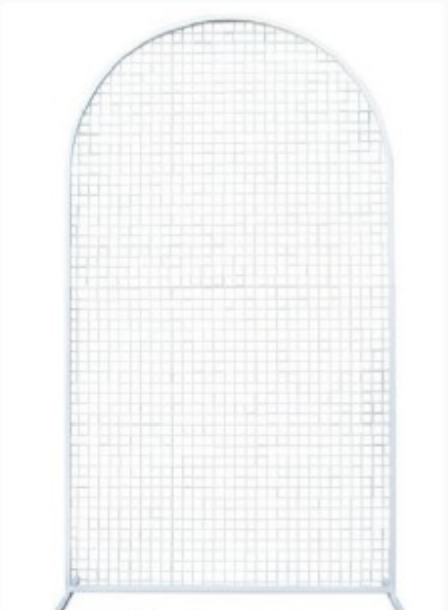

Pink Velvet Wall 2m

Blue Velvet Wall 2m

Michelle White Arch 1.5w x 2.2h

Outer White Arch 1.5w x 2.2h

Medium Acrylic White Arch 1w x 2h

Small Acrylic White Arch .8w x 1.8h

Backdrops

Scalloped Edge + lilac mini

Scalloped Edge + Pink Medium

Boxed Arch

Black Acrylic Arch

Small Nude Arch

Breadcrumb Laser Cut rainbow

Backdrops

Black Mesh Arch

Gold Mesh Arch

White Mesh Arch

LEVEL UP

Give Your Event The WOW Factor by Combining a few Back Drops to create your desired look!

Just For Kids

Cocomelon Friends 2m

Cocomelon Birthday 2m

Tik Tok 2m

Kids Americana Chairs & Tables