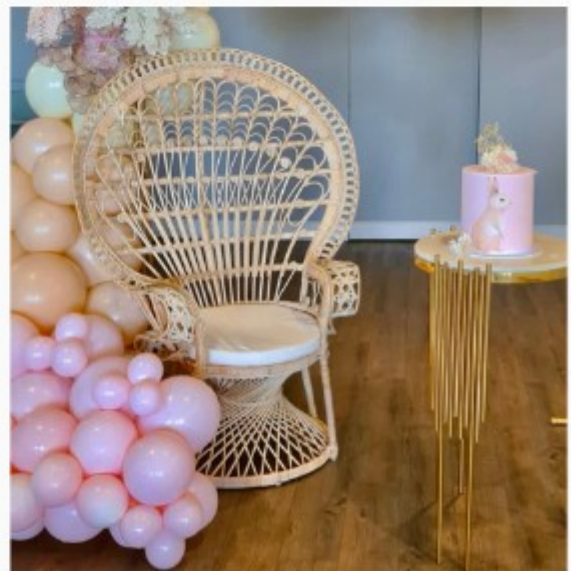

Gold/Silver Vase with floral wreath

Chairs

Chiavari

King/Queen Chairs

White Chair Cover

Black Chair Cover

High Chair - Prop use only

Peacock